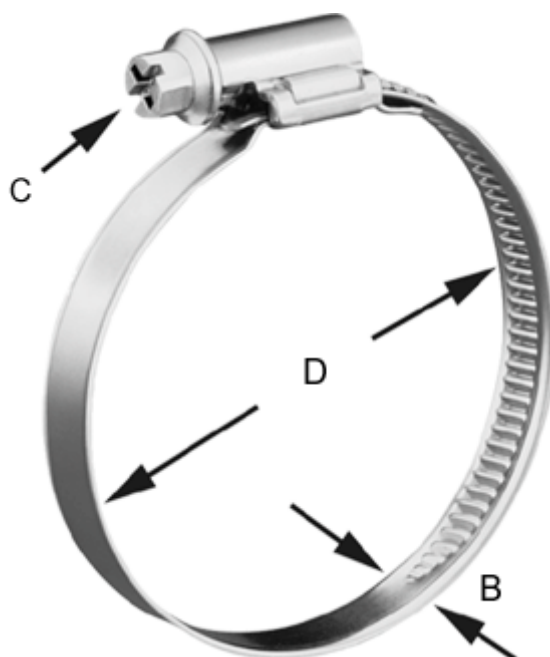

Data Sheet

Article number: 021266705100

Description: Worm Drive Hose Clip
TORRO 90-110/9 C7 W5

Measures

C (screw type) = C7 - 7mm

Diameter D = 90-110

Width B = 9.0